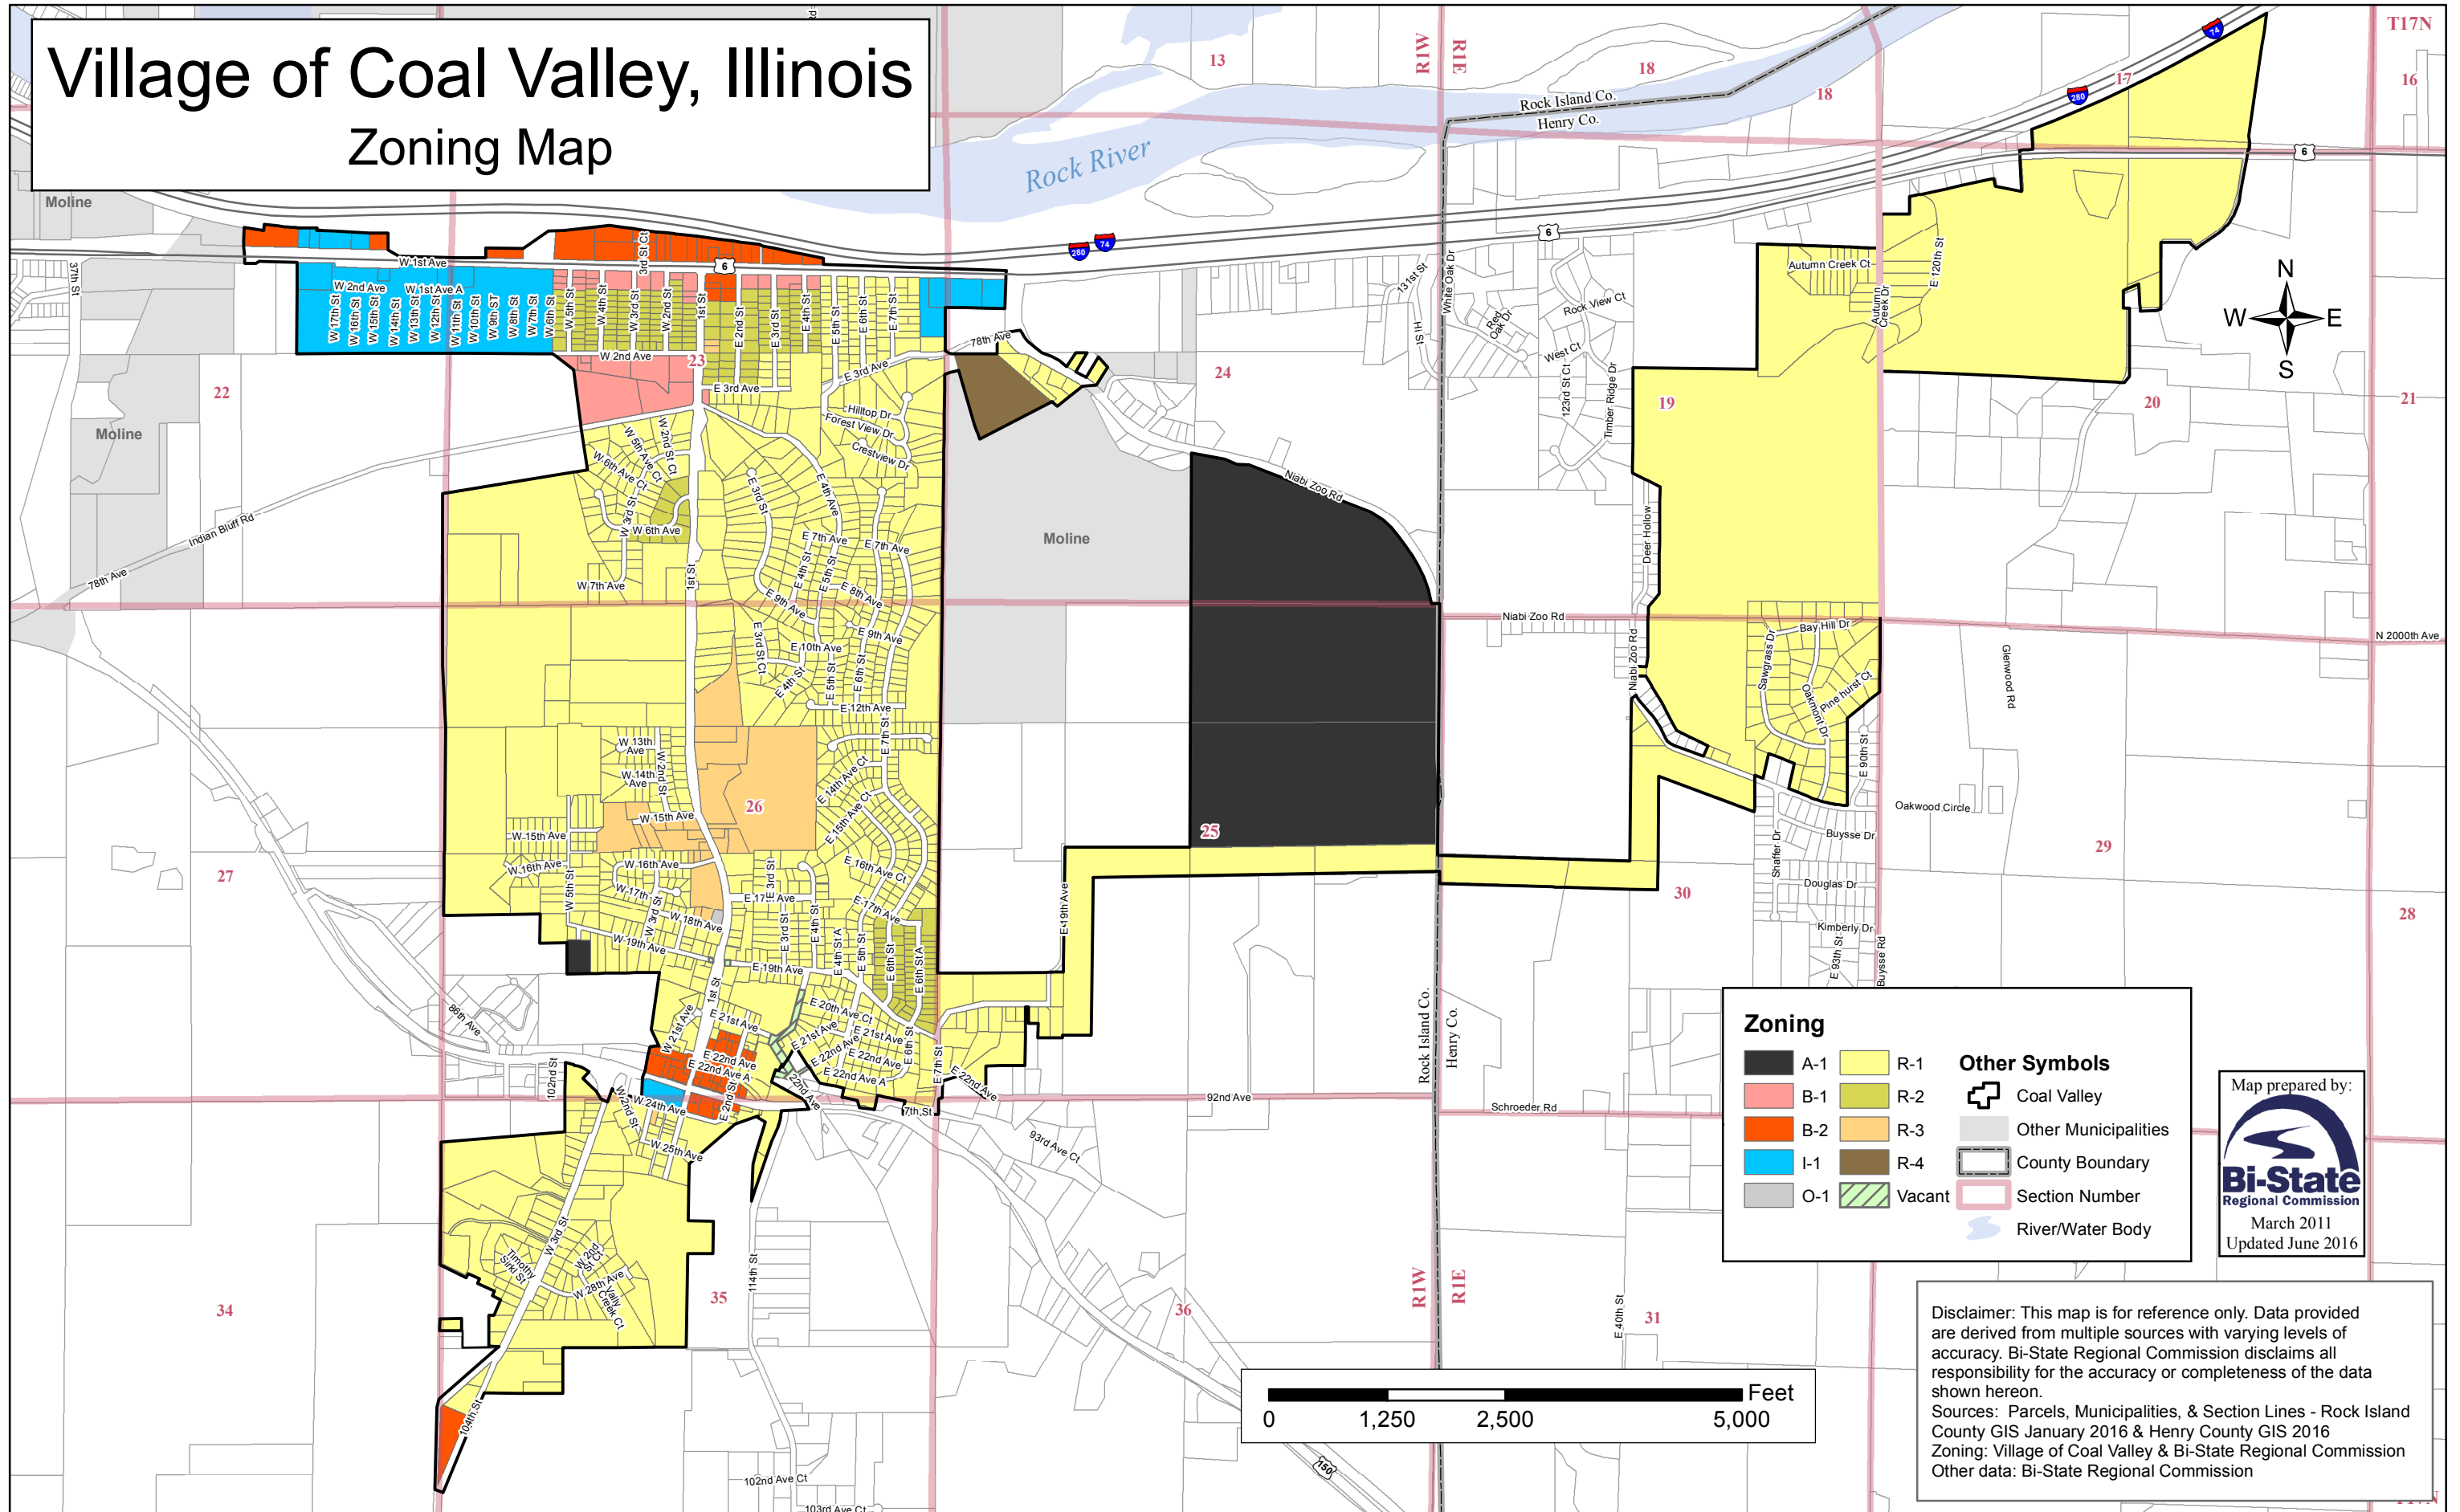

Village of Coal Valley, Illinois Zoning Map

Zoning

A-1	R-1
B-1	R-2
B-2	R-3
I-1	R-4
O-1	Vacant

Other Symbols

Coal Valley
Other Municipalities
County Boundary
Section Number
River/Water Body

Map prepared by:

 Bi-State
 Regional Commission
 March 2011
 Updated June 2016

Disclaimer: This map is for reference only. Data provided are derived from multiple sources with varying levels of accuracy. Bi-State Regional Commission disclaims all responsibility for the accuracy or completeness of the data shown hereon.
 Sources: Parcels, Municipalities, & Section Lines - Rock Island County GIS January 2016 & Henry County GIS 2016
 Zoning: Village of Coal Valley & Bi-State Regional Commission
 Other data: Bi-State Regional Commission